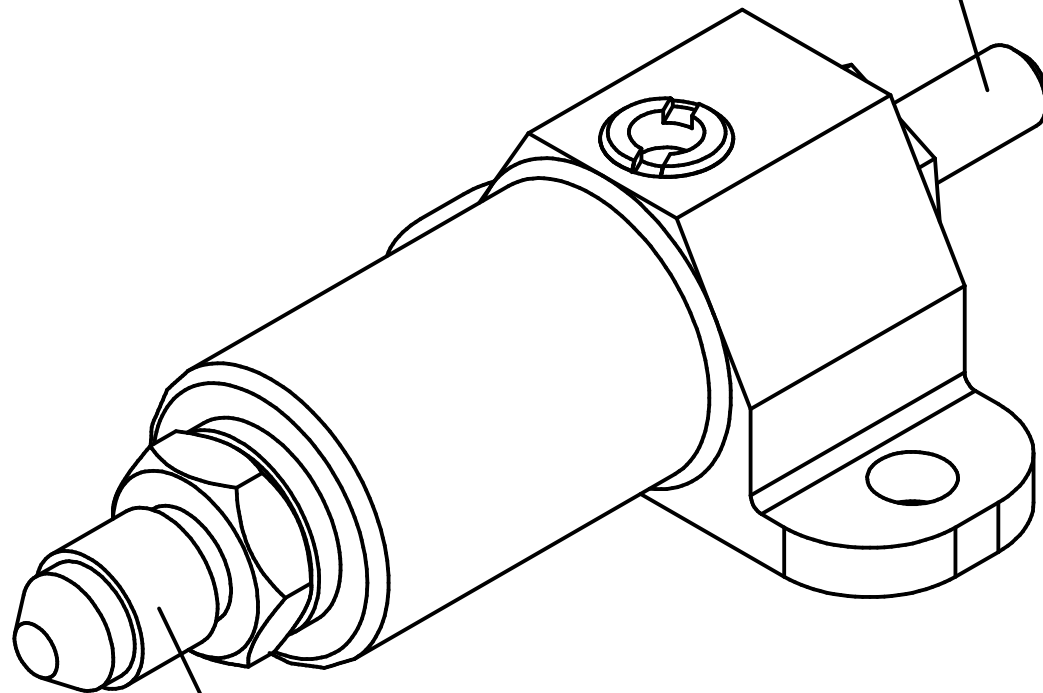

50,00

25,00

$\phi 6,00$

6,00

Blipper stroke = 12mm

M6 thread

dash-4 (7/16 JIC) fitting

Designed by Neil Wallace	Checked by	Approved by - date	Date 10/10/2010
Geartronics Ltd.		Direct acting blipper	
		Long blipper	Edition Sheet 1 / 1