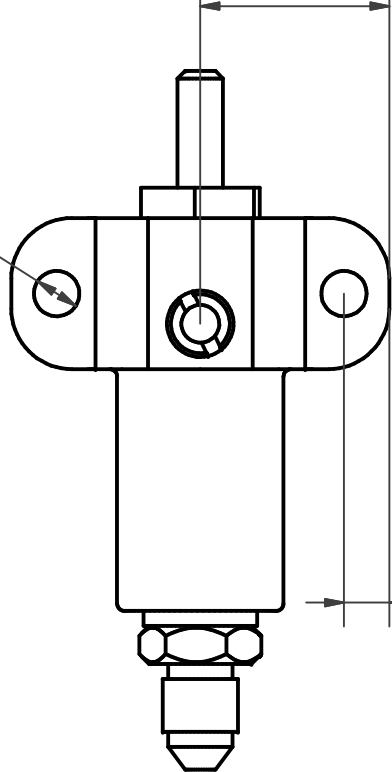

50,00

25,00

$\phi 6,00$

6,00

Blipper stroke = 12mm

M6 thread

dash-4 (7/16 JIC) fitting

Designed by Neil Wallace	Checked by	Approved by - date	Date 10/10/2010
Geartronics Ltd.		Direct acting blipper	
		Long blipper	Edition Sheet 1 / 1